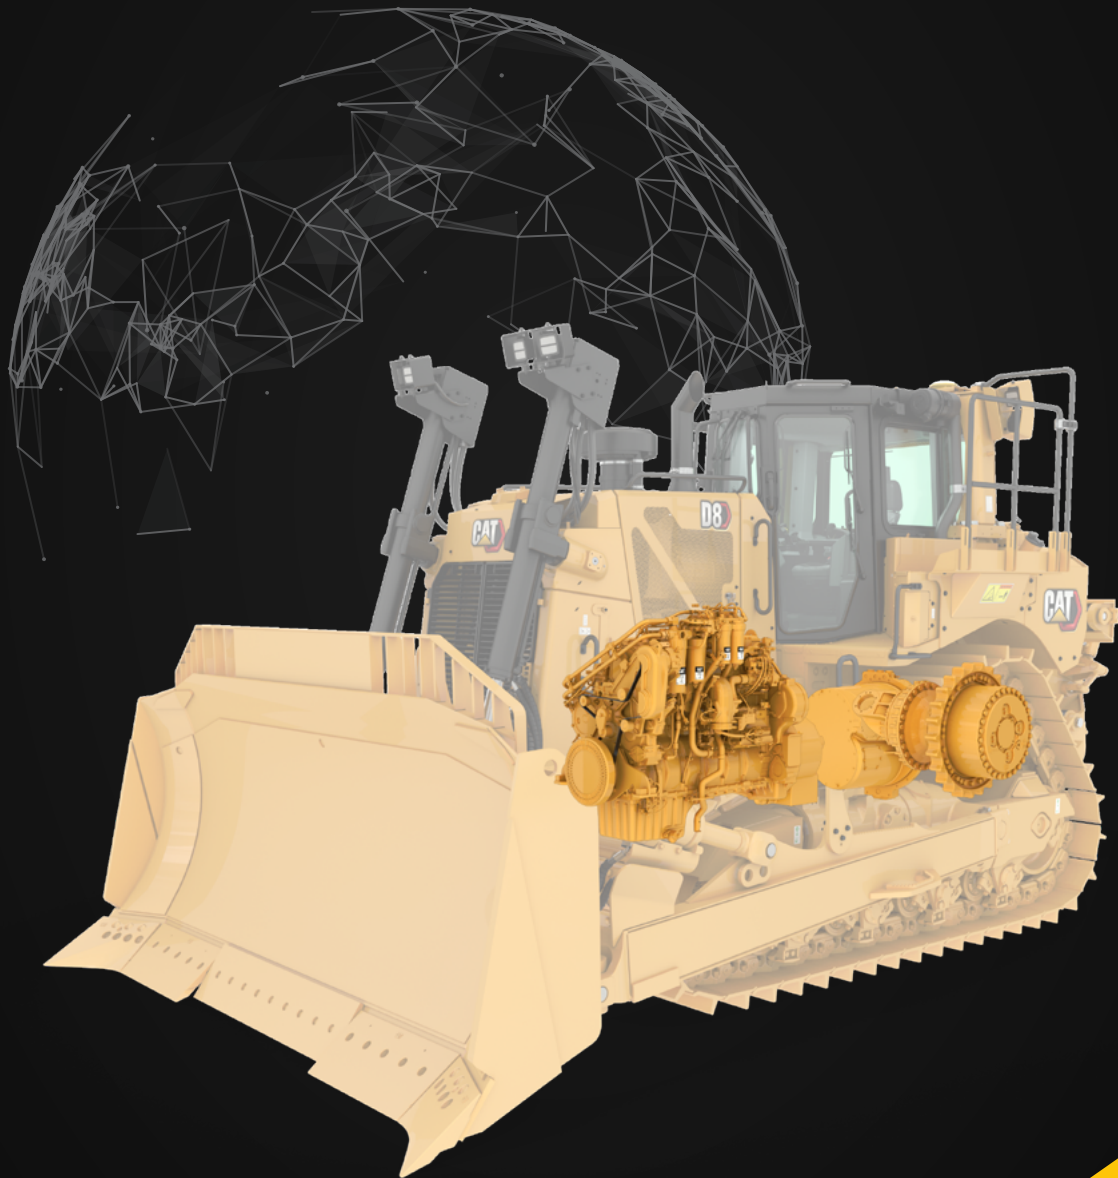

REBUILD FOR THE FUTURE

GIVE YOUR MACHINE A SECOND LIFE WITH A CAT® CERTIFIED REBUILD

A Cat® Certified Rebuild option will give your Cat D6 & D8 Dozers a new lease on life for a fraction of the cost of a new machine. Plus, your rebuild will include performance and technology upgrades, extended warranty* and competitive low finance rates*.

To find out more about the full range of Cat rebuild options, visit cat.com/rebuilds-au or contact your local Cat dealer.

PERFORMANCE
& TECHNOLOGY
UPGRADES

EXTENDED
WARRANTY*

COMPETITIVE LOW
FINANCE RATES*

SCAN HERE

NSW/ACT WesTrac 1300 881 064

QLD/NT Hastings Deering 1300 952 701

VIC/TAS William Adams 1300 923 267

SA Cavpower 08 8343 1600

WA WesTrac 1300 881 064

NZ TERRA 0800 93 39 39

*Terms and conditions apply. See cat.com/rebuilds-au for details.
© 2023 Caterpillar. All Rights Reserved. CAT, CATERPILLAR, LET'S DO THE WORK, their respective logos, "Caterpillar Corporate Yellow", the "Power Edge" and Cat "Modern Hex" trade dress as well as corporate and product identity used herein, are trademarks of Caterpillar and may not be used without permission.

CAT
LET'S DO THE WORK.™