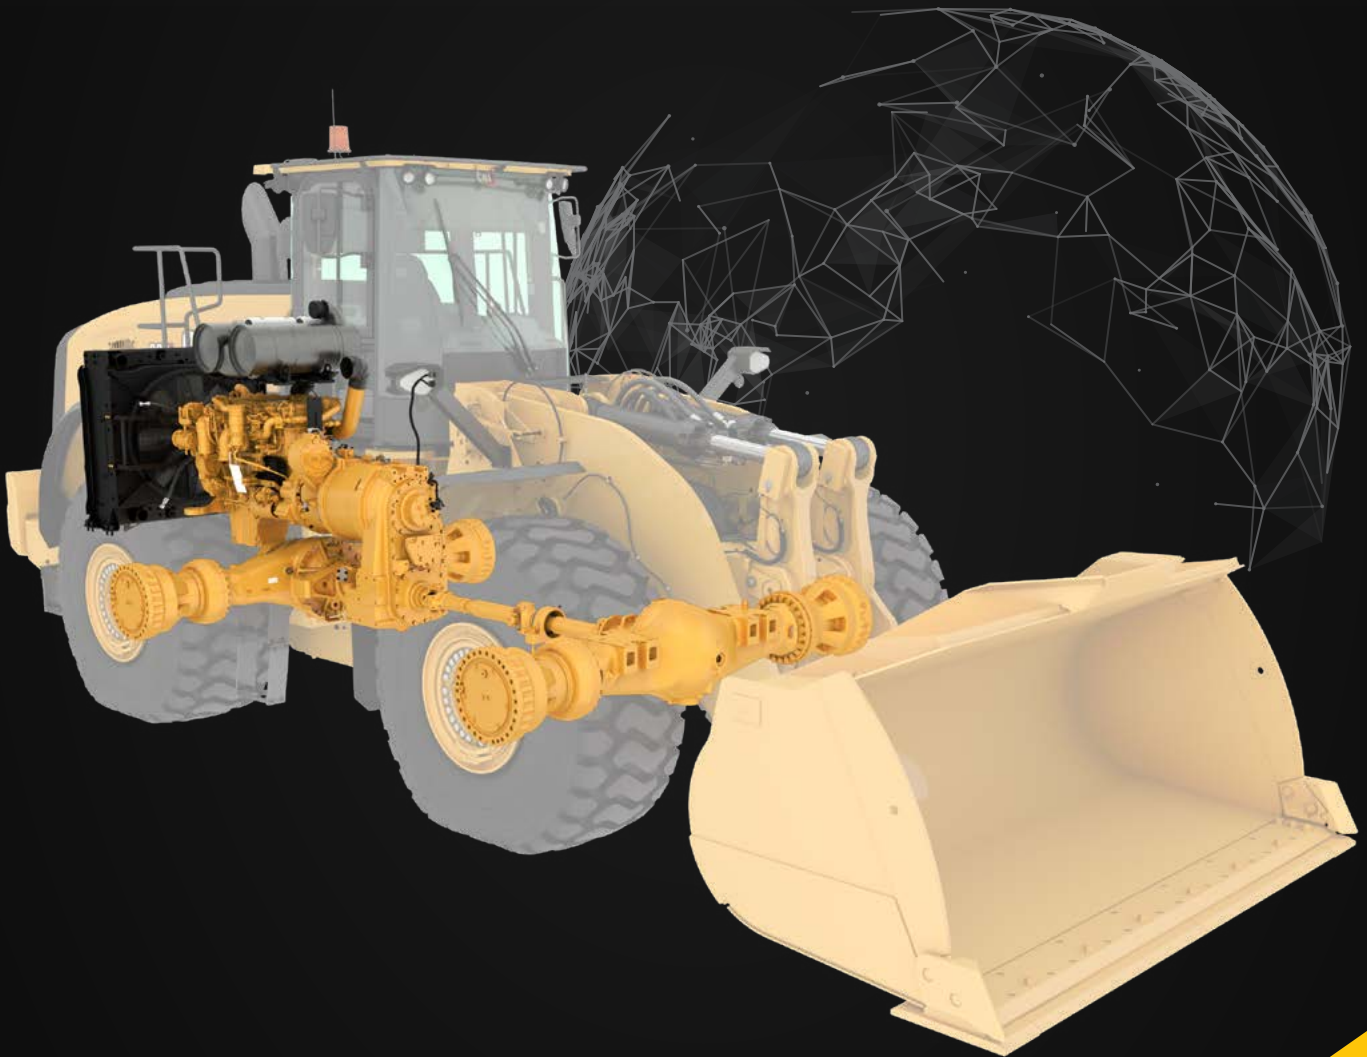

REBUILD FOR THE FUTURE

GIVE YOUR MACHINE A SECOND LIFE WITH A CAT® CERTIFIED REBUILD

A Cat® Certified Rebuild option will give your Cat 980 Wheel Loader a new lease on life for a fraction of the cost of a new machine. Plus, your rebuild will include performance and technology upgrades, extended warranty* and competitive low finance rates*.

To find out more about the full range of Cat rebuild options, visit cat.com/rebuilds-au or contact your local Cat dealer.

PERFORMANCE
& TECHNOLOGY
UPGRADES

EXTENDED
WARRANTY*

COMPETITIVE LOW
FINANCE RATES*

SCAN HERE

NSW/ACT WesTrac 1300 881 064
QLD/NT Hastings Deering 1300 952 701
VIC/TAS William Adams 1300 923 267

SA Cavpower 08 8343 1600
WA WesTrac 1300 881 064
NZ TERRA 0800 93 39 39

*Terms and conditions apply. See cat.com/rebuilds-au for details.
© 2023 Caterpillar. All Rights Reserved. CAT, CATERPILLAR, LET'S DO THE WORK, their respective logos, "Caterpillar Corporate Yellow", the "Power Edge" and Cat "Modern Hex" trade dress as well as corporate and product identity used herein, are trademarks of Caterpillar and may not be used without permission.

CAT
LET'S DO THE WORK.™